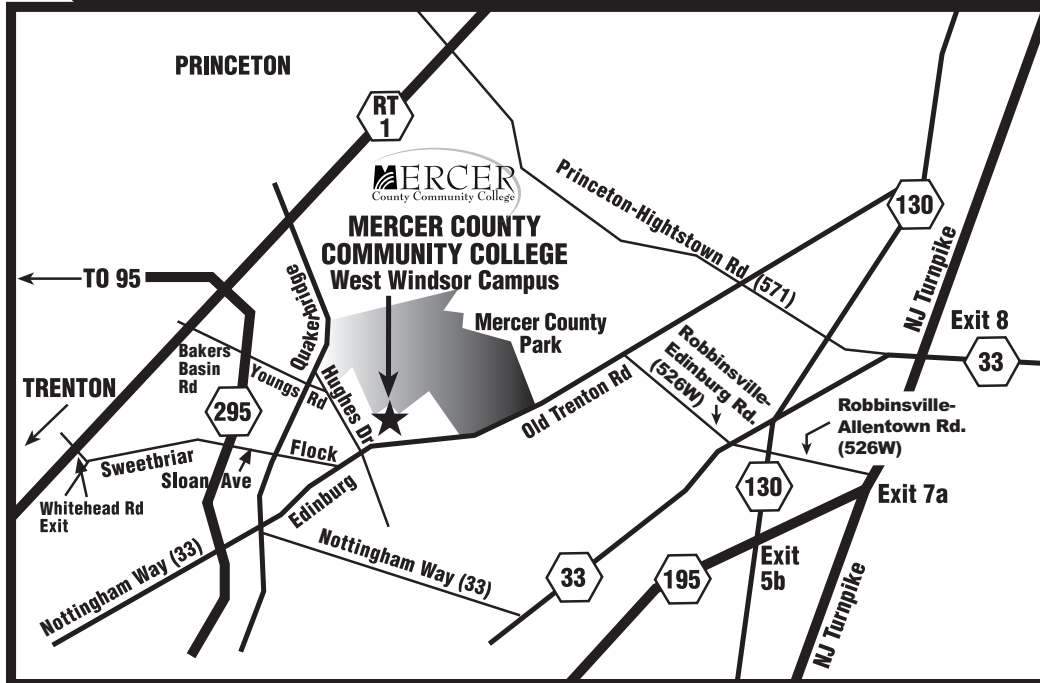

DIRECTIONS

JAMES KERNEY CAMPUS

North Broad and Academy Streets • (609) 586-4800

From West Via N.J. 29

Route 29 (John Fitch Parkway) to Market Street; Market Street to second traffic light (Broad Street); Left onto Broad Street to Academy Street (past three traffic lights); Right onto Academy Street; Kerney Campus on corner of North Broad and Academy Streets.

From North/South Via N.J. Turnpike

Turnpike Exit 7A (Interstate I-195); West on I-195 to NJ 129 West to U.S. 1; North to Perry Street exit (See Perry Street exit following)

From North/South Via U.S.1

U.S.1 (Trenton Freeway) to Perry Street exit; Left (west) onto Perry Street; Two blocks, left onto Montgomery Street; One block, right onto Academy Street; One block, Kerney Campus on southeast corner of North Broad and Academy Streets.

From South Via Interstate 295

Interstate 295 to NJ 129 West; U.S. 1 North to Perry Street exit; (See Perry Street exit above)

From Perry Street Exit

Left (west) onto Perry St.; Continue to Montgomery St.; One block, right onto Academy St.; One block, Kerney Campus is on southeast corner of North Broad and Academy Streets.