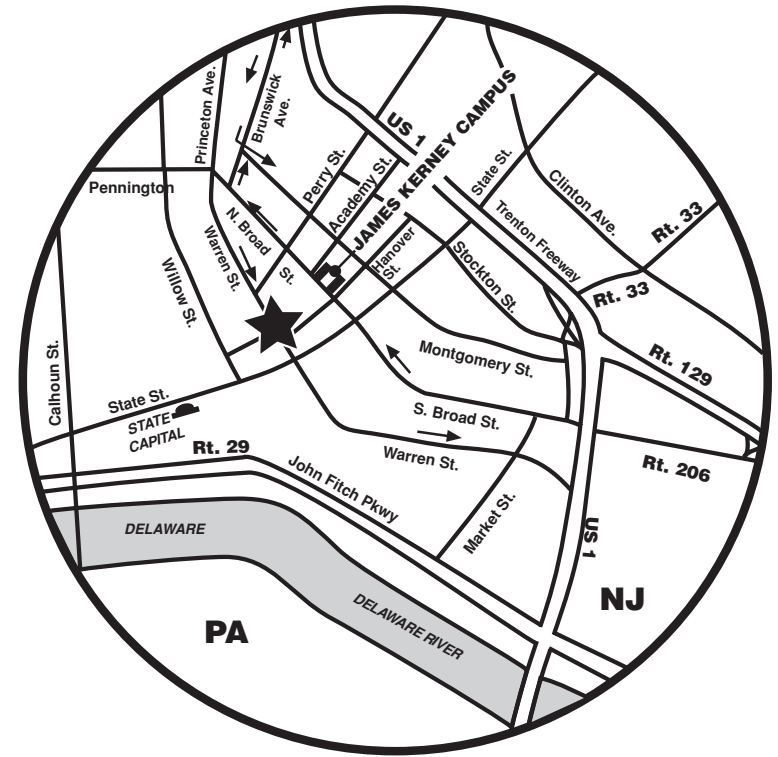

MERCER COUNTY COMMUNITY COLLEGE

WEST WINDSOR CAMPUS • 1200 Old Trenton Road • (609) 586-4800

From North or South Via U.S.1

Exit onto Quakerbridge Road, South 533; After two miles, left onto Hughes Drive; Follow Hughes Drive past Mercer County Park entrance; Campus entrance is on left.

From North or South Via Interstate 95/295

Take Interstate 95 (which becomes Interstate 295) to Exit 65A, Sloan Avenue East; East on Sloan (becomes Flock Road) to end (Edinburg Road); Left onto Edinburg Road to campus entrance (jughandle right).

From South Via N.J. Turnpike

Turnpike Exit 7A (Interstate 195)
West on 195 to Exit 5B (first exit off 195)
North on NJ 130 to second light; make left onto Robbinsville Allentown Road (526W)
Go through traffic light and make immediate right onto Robbinsville Edinburg Road (526W)
At the end of 526W, make left onto Old Trenton Road (535)
Follow 535 for two miles to campus entrance on right, after Mercer County Park

From North/South Via N.J. Turnpike

Turnpike Exit 7A (Interstate I-195); West on I-195 to NJ 129 West to U.S. 1; North to Perry Street exit (See Perry Street exit following)

From North/South Via U.S.1

U.S.1 (Trenton Freeway) to Perry Street exit; Left (west) onto Perry Street; Two blocks, left onto Montgomery Street; One block, right onto Academy Street; One block, Kerney Campus on southeast corner of North Broad and Academy Streets.